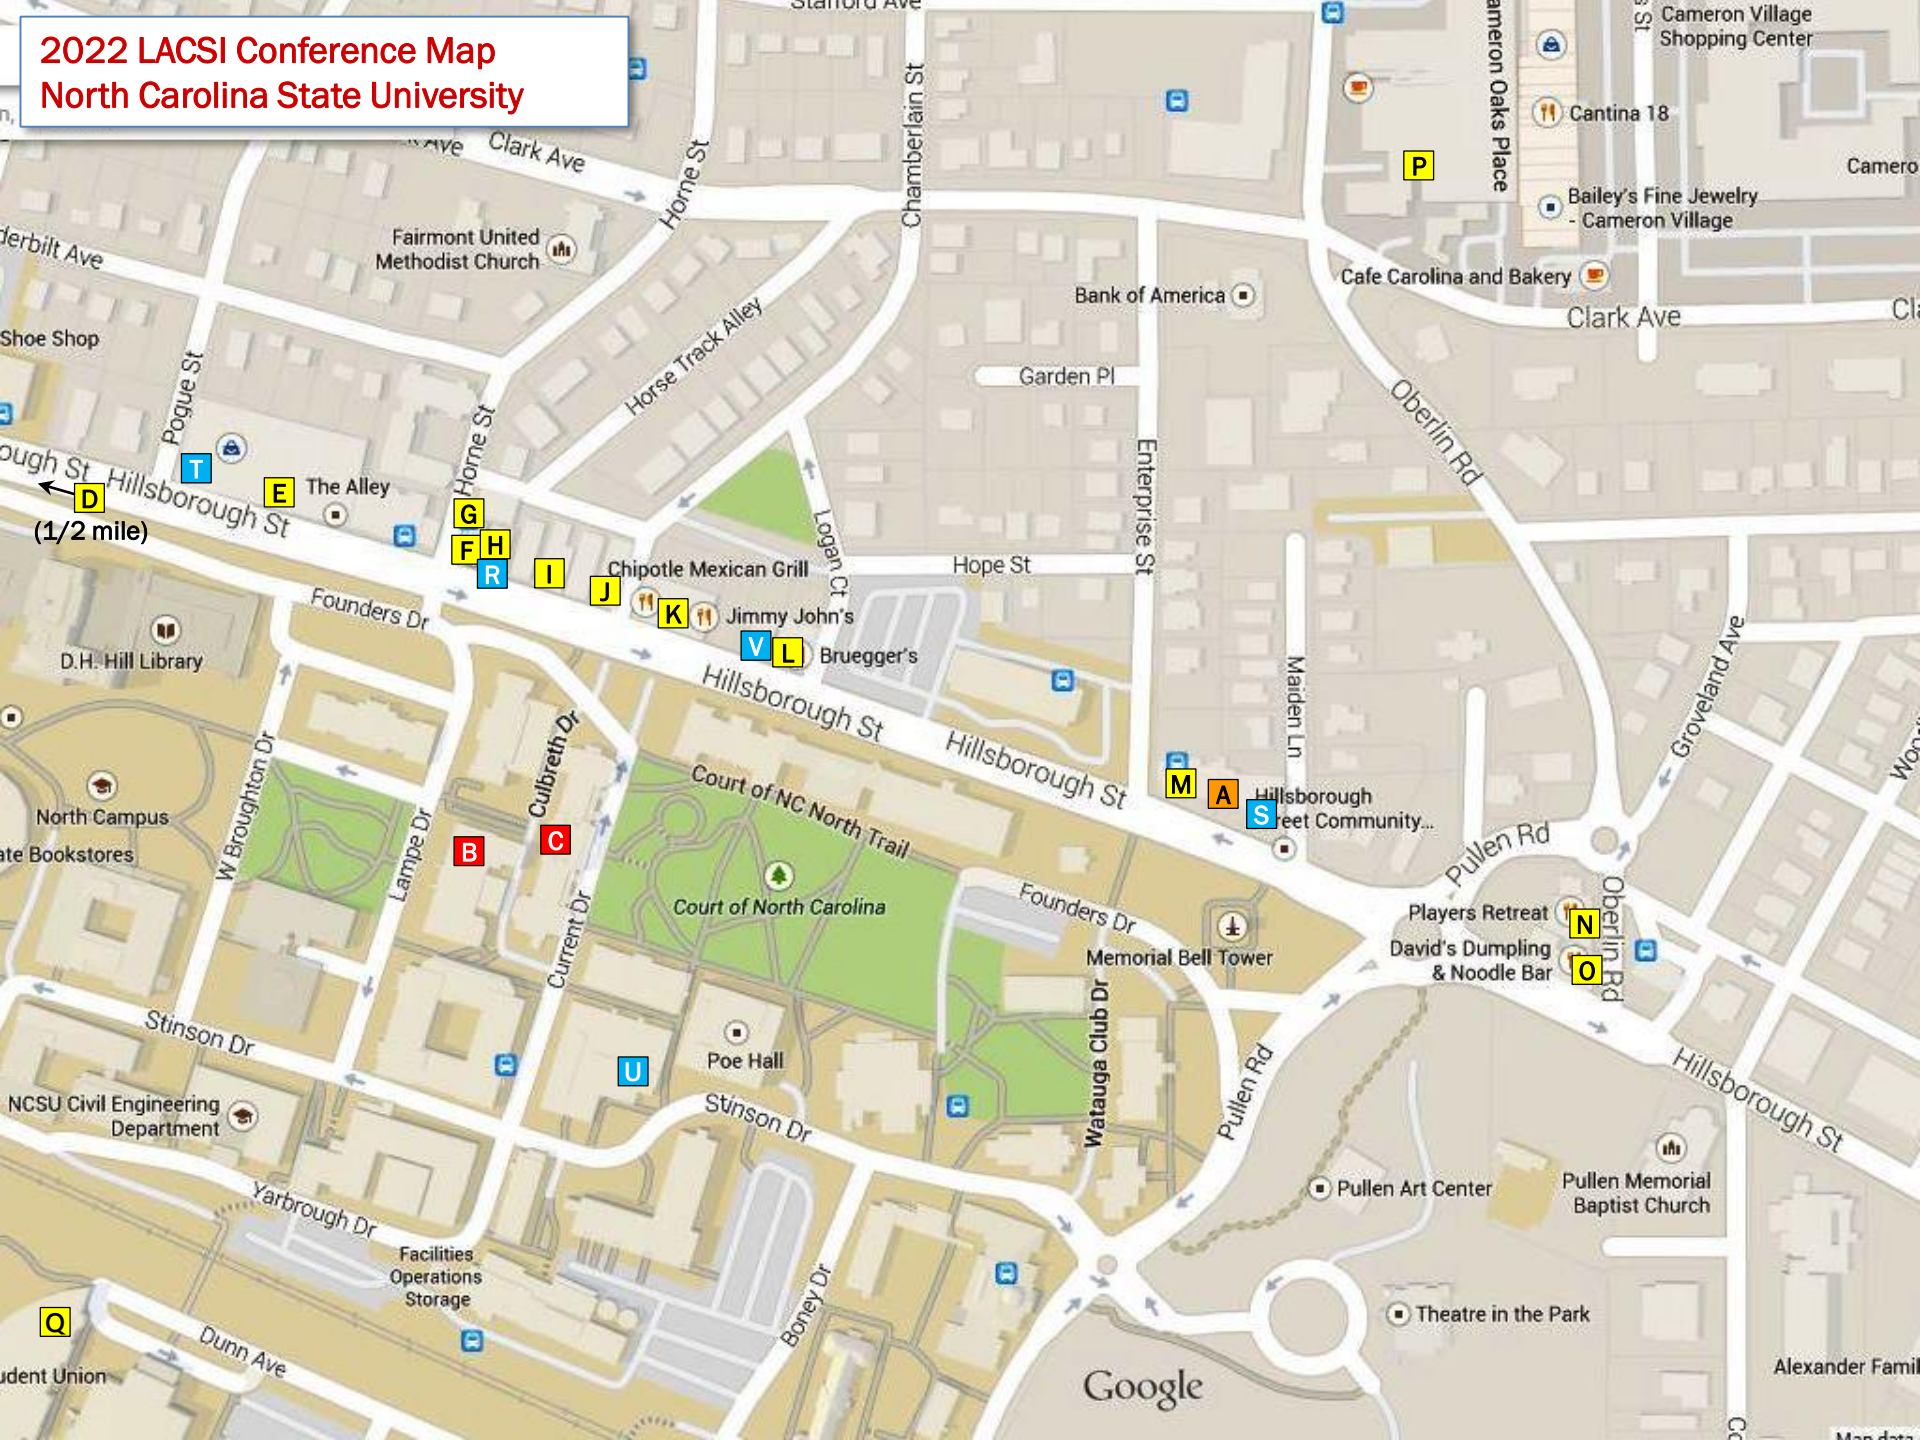

2022 LACSI Conference Map North Carolina State University

(1/2 mile)

Google