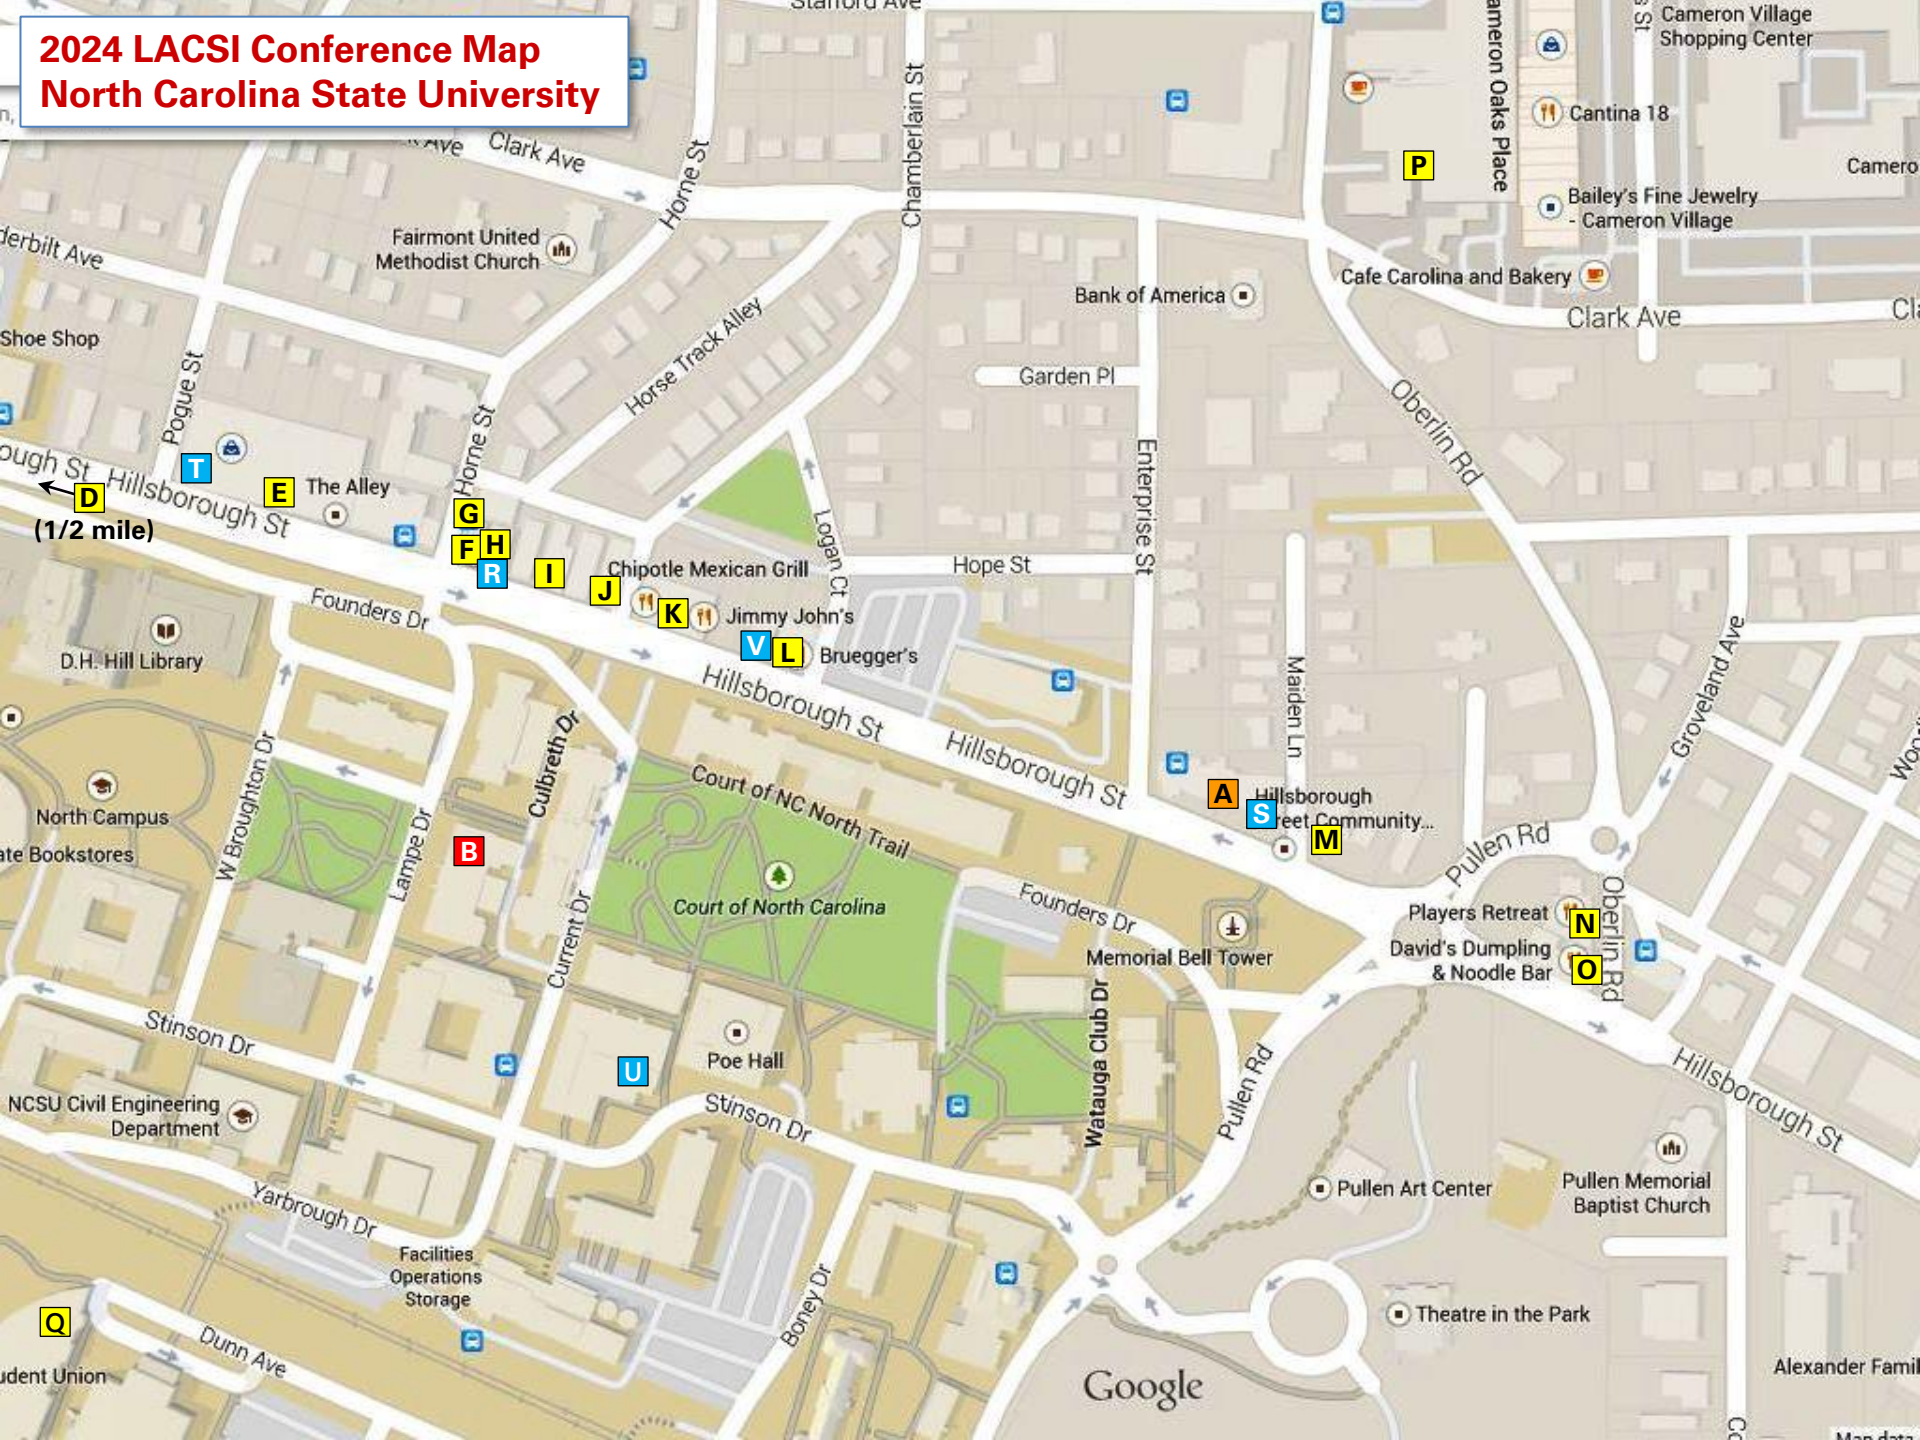

2024 LACSI Conference Map North Carolina State University

(1/2 mile)

Google

Hotel

A Aloft Raleigh Hotel, 2100 Hillsborough St.

Conference Venue

B Withers Hall (meetings & reception)

Dining & Drinks

G Groucho's Deli, 10 Horne St., grouchos.com

G Red Line Bottle Shop, 10 Horne St., redlinebeerwine.com

H Mitch's Tavern, 2426 Hillsborough St. (upstairs), mitchstavern.com, local institution serving lunch and dinner

L Bruegger's Bagels, 2302 Hillsborough St., brueggers.com

M Subway, 2020 Hillsborough St.

N Player's Retreat Bar & Grill, 105 Oberlin Rd., playersretreat.net, a Raleigh tradition since 1951

O David's Dumpling & Noodle Bar, 1900 Hillsborough St., ddandnb.com

P Village District (formerly Cameron Village), 2108 Clark Ave., shopvillagedistrict.com, 100+ distinctive stores, 25 restaurants

Q Talley Student Union, Food court and full-service convenience center, studentcenters.ncsu.edu/dine/